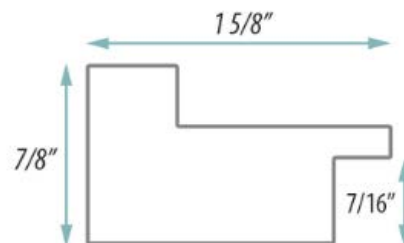

SPECIFICATION SHEET

FRAMED MIRROR MODEL#:

FM 83991-15X40

FRAMED MIRRORS COLLECTION

FEATURES:

- ONE 15X40" HIGH RESOLUTION SILVER PLATE GLASS MIRROR SIZE W/ DECORATIVE FRAME.
- "WALL HUGGER" HANGERS FOR MOUNTING INCLUDED.
- STANDARD MOUNTING STYLE IS VERTICAL. FOR HORIZONTAL, PLEASE SPECIFY WHEN ORDERING.
- PACKED IN FOUR WALL (FOLDED DOUBLE WALL) CORRUGATION.
- STYLE: RUSTIC/DISTRESSED
- COLOR: BROWN
- FINISH: RUSTIC BARNWOOD

MIRROR FINISHES:

- FLAT POLISHED EDGE
- BEVELED EDGE

OVERALL SIZE DIMENSION: 18 1/4" WIDE X 43 1/4" HIGH X 1" DEEP